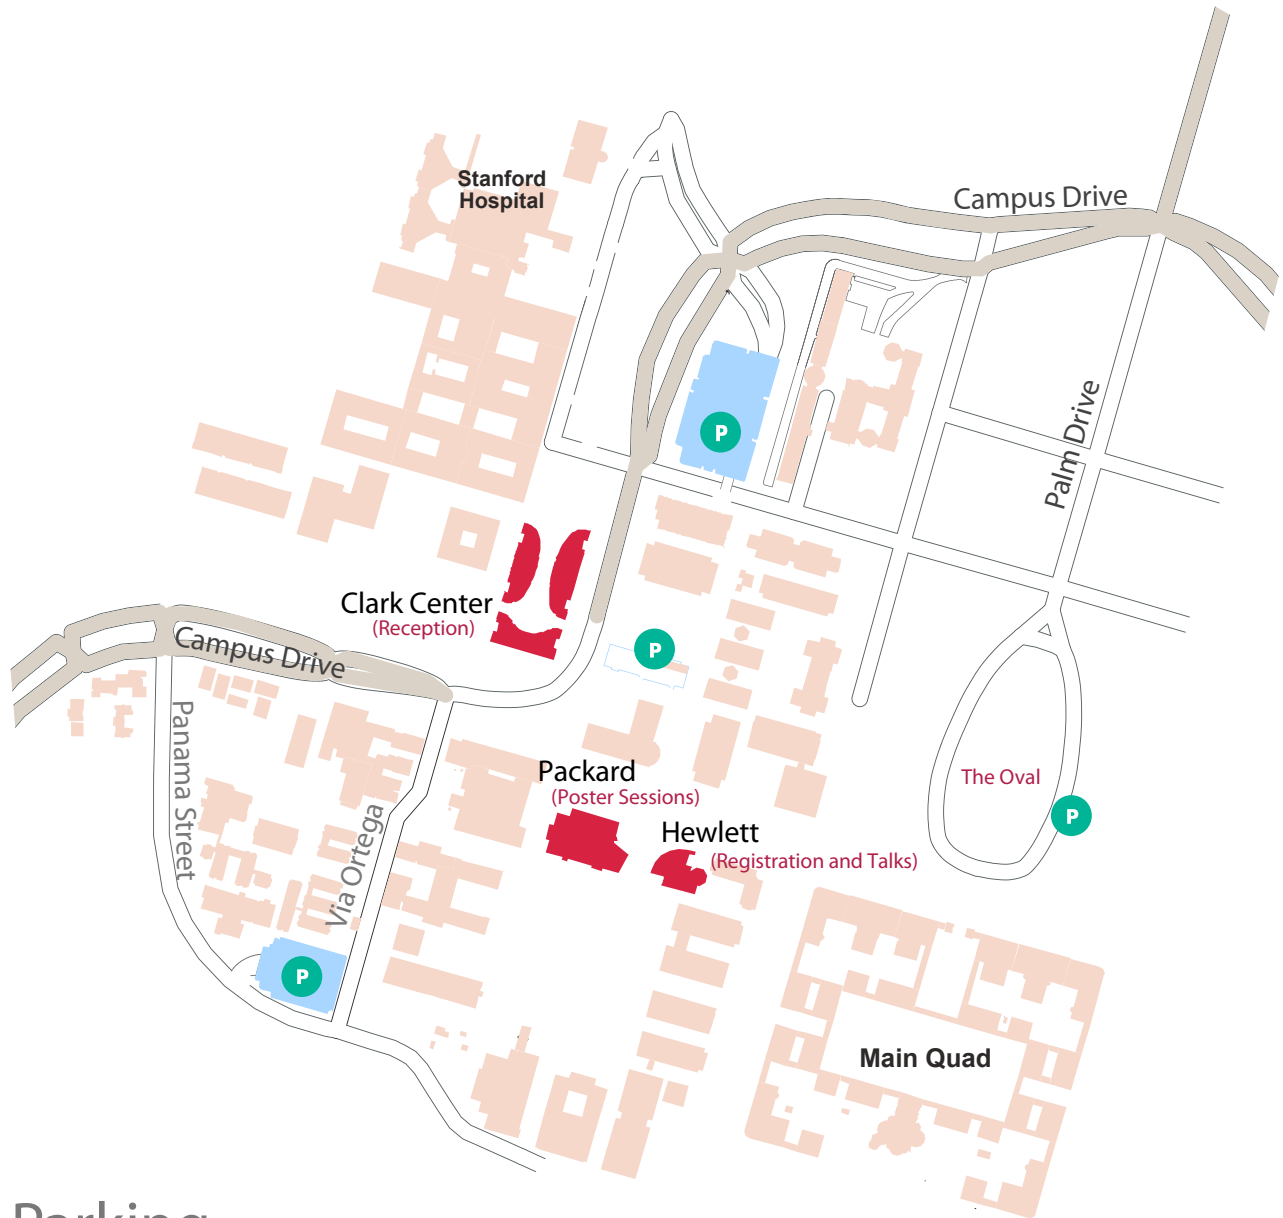

Directions and Parking for b c a t s 2008 Biomedical Computation at Stanford Conference

Parking

Parking is free at Stanford after 4pm Monday through Friday and all day Saturday and Sunday. Please park in the nearest available parking structure or roadside space.